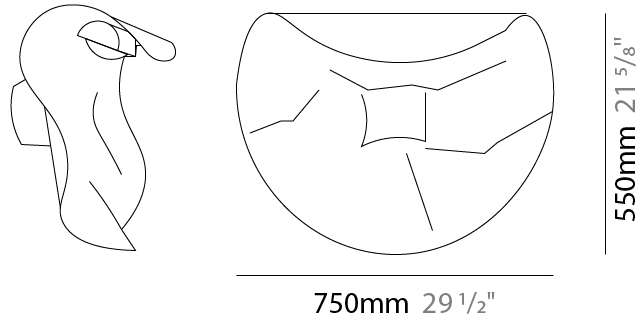

NON SO! SURFACE

D132140- _____
base number

1. To build a product code in our configurator select the specify button on the base model # product page
2. To build a manual product code on this datasheet choose from the options listed below in blue font and add the suffix to the base model #

GENERAL

Series: Non So!
Brand: Knikerboker
Division: Design
Mounting Type: Surface
Mounting Location: Ceiling
Subcategory: Ambient

PHYSICAL

Shape: Abstract
Length (mm): 750
Length (in): 29 1/2
Height (mm): 550
Height (in): 21 5/8
Extension (mm): 280
Extension (in): 11
Light Distribution: Indirect
Fixture Finish: EWH / EBK / MAN / COF / PRD / SLF / GLF / CLF / BRL / EWS / EWG / EWC / EWR / EBS / EBG / EBC / EBC / EBB / MAS / MAD / MAC / MAB / COS / CGO / CCL / CBL / PRS / PRG / PRC / PRB
Fixture Material: Metal

ELECTRICAL

Lamp Type: LED
Input Wattage (W): 21
Total Output Wattage (W): 20
Dimming: Tri-Mode (Non-Dimming and Phase Dimming (120Vac only) and 0-10V Dimming)
Driver Included: Yes
Driver Location: Integrated
Driver Type: Constant Current - Universal
Driver Class: Class 2
Input Voltage (V): 120 - 277
Constant Current (MA): 250
Upon Request: 0-10Vdc dimming / Phase dimming @120Vac / Non-dimming 120/277Vac

LED

Number of LEDs: 2
Color Temperature (°K): 3000
Max. Delivered Lumen (lm): 2200
CRI: >85 CRI
Lamp Life (hrs): 50000

OPTICAL

RATINGS AND CERTIFICATIONS

Certified By: Certified for North American Standards
IP rating: IP20